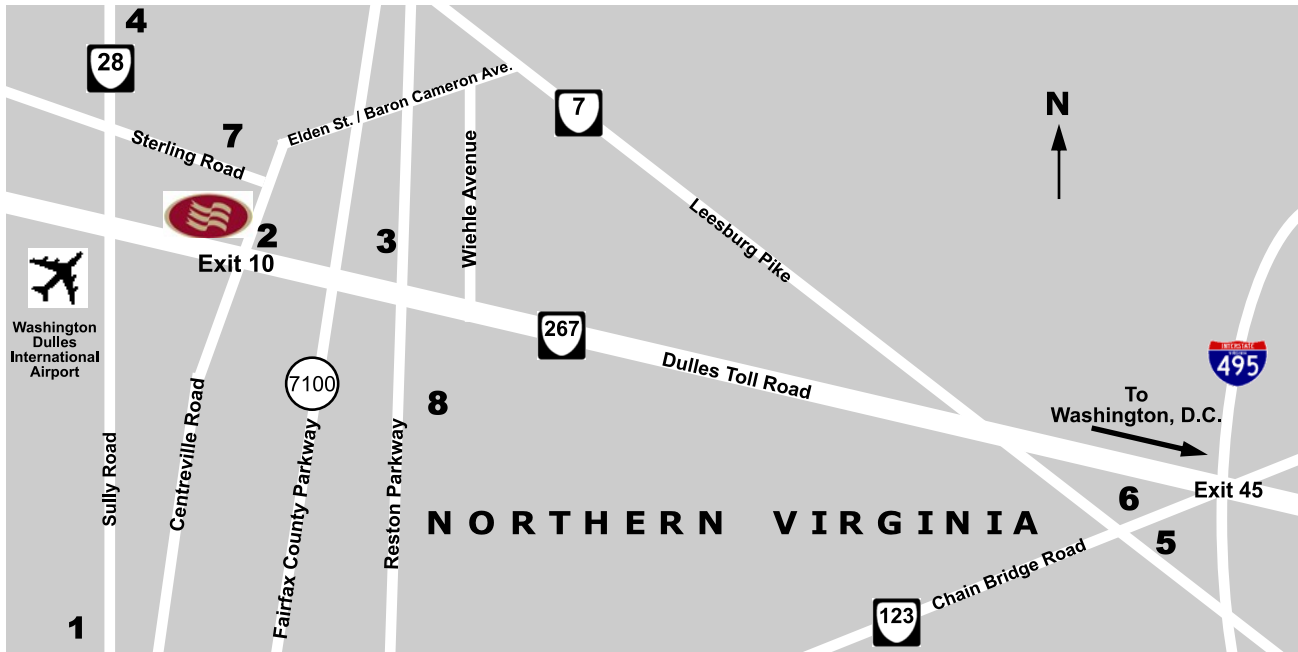

DIRECTIONS & AREA ATTRACTIONS

From The Capital Beltway (I-495)

- ◆ Take Exit 45 to Rt. 267 West—Dulles Toll Road (Note: From South, this is a LEFT exit)
- ◆ Approximately 10 miles to Exit 10—Herndon / Chantilly. Turn right off of exit.
- ◆ Take next left at traffic light, then first left to hotel rear parking lot

From Washington Dulles International Airport

- ◆ Take Dulles Access Road away from airport
- ◆ Approximately 2 miles to Exit 10—Herndon / Chantilly. Turn left off of exit.
- ◆ At second traffic light, turn left, then first left to hotel rear parking lot.

1 Smithsonian National Air and Space Museum's Steven F. Udvar-Hazy Center

www.nasm.si.edu/udvarhazycenter

2 Worldgate Centre

www.worldgatecentre.com

Across the street from Crowne Plaza Dulles Airport. There are dozens of restaurants and services. T.G.I.Friday's, Phoenix Theatres Worldgate 9, Cold Stone Creamery, Starbucks, Pho 2000 and more!

4 Dulles Town Center

www.shopdullestowncenter.com

More than 185 stores and restaurants

Macy's, JCPenney, Sears, Lord & Taylor, Nordstrom, The Cheesecake Factory, Benihana and more!

5 Tysons Corner Center

www.shoptyson.com